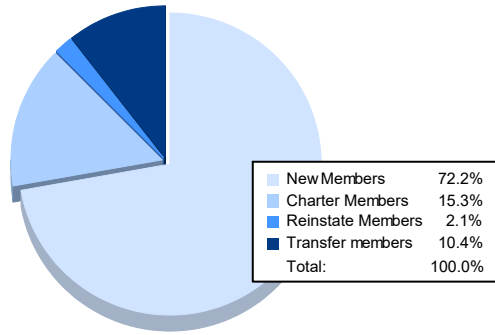

Year	New Clubs	Dropped Clubs	Gain/ Loss Clubs	New Members	Charter Members	Reinstate Members	Transfer Members	Total Member Added	Total Members Dropped	Gain/ Loss Members
2016-2017	0	0	0	168	0	1	7	176	162	14
2017-2018	0	0	0	120	3	3	14	140	177	-37
2018-2019	0	3	-3	90	4	7	21	122	183	-61
2019-2020	1	1	0	120	27	7	25	179	187	-8
2020-2021	1	2	-1	104	22	3	15	144	191	-47
<b>Average</b>	<b>0</b>	<b>1</b>	<b>-1</b>	<b>120</b>	<b>11</b>	<b>4</b>	<b>16</b>	<b>152</b>	<b>180</b>	<b>-28</b>

### Membership Composition June 2021 Cumulative