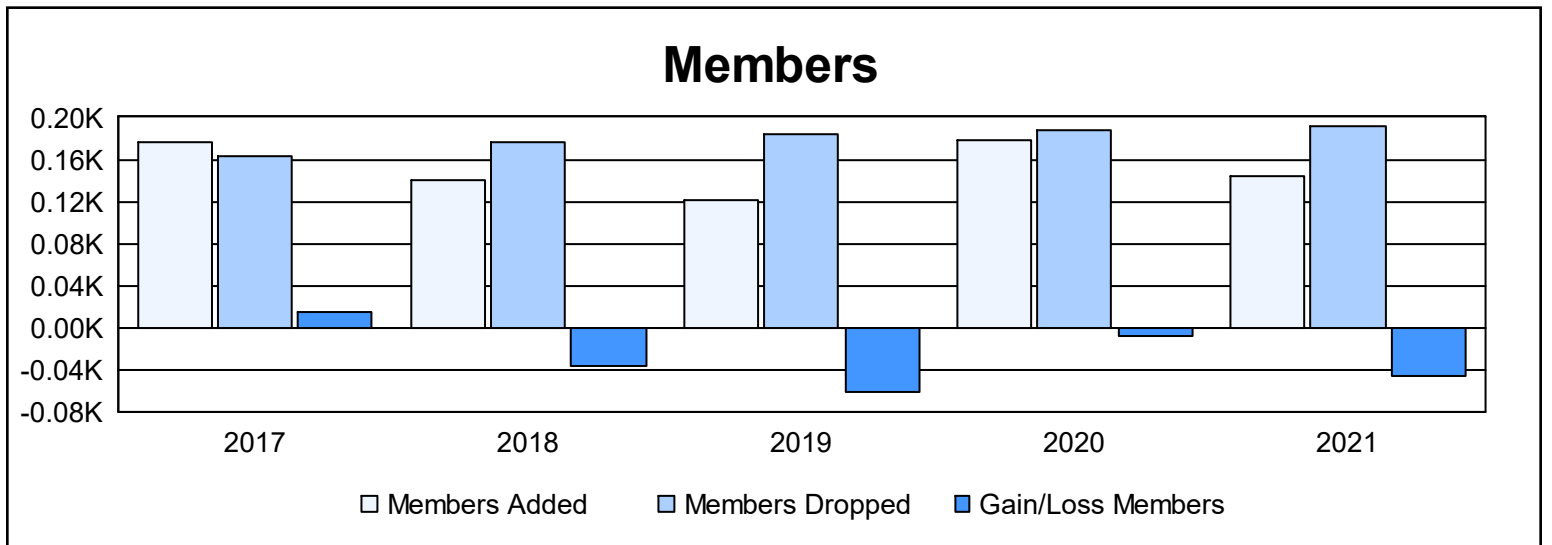

Year	New Clubs	Dropped Clubs	Gain/ Loss Clubs	New Members	Charter Members	Reinstate Members	Transfer Members	Total Member Added	Total Members Dropped	Gain/ Loss Members
2016-2017	0	0	0	168	0	1	7	176	162	14
2017-2018	0	0	0	120	3	3	14	140	177	-37
2018-2019	0	3	-3	90	4	7	21	122	183	-61
2019-2020	1	1	0	120	27	7	25	179	187	-8
2020-2021	1	2	-1	104	22	3	15	144	191	-47
<b>Average</b>	<b>0</b>	<b>1</b>	<b>-1</b>	<b>120</b>	<b>11</b>	<b>4</b>	<b>16</b>	<b>152</b>	<b>180</b>	<b>-28</b>

### Membership Composition June 2021 Cumulative