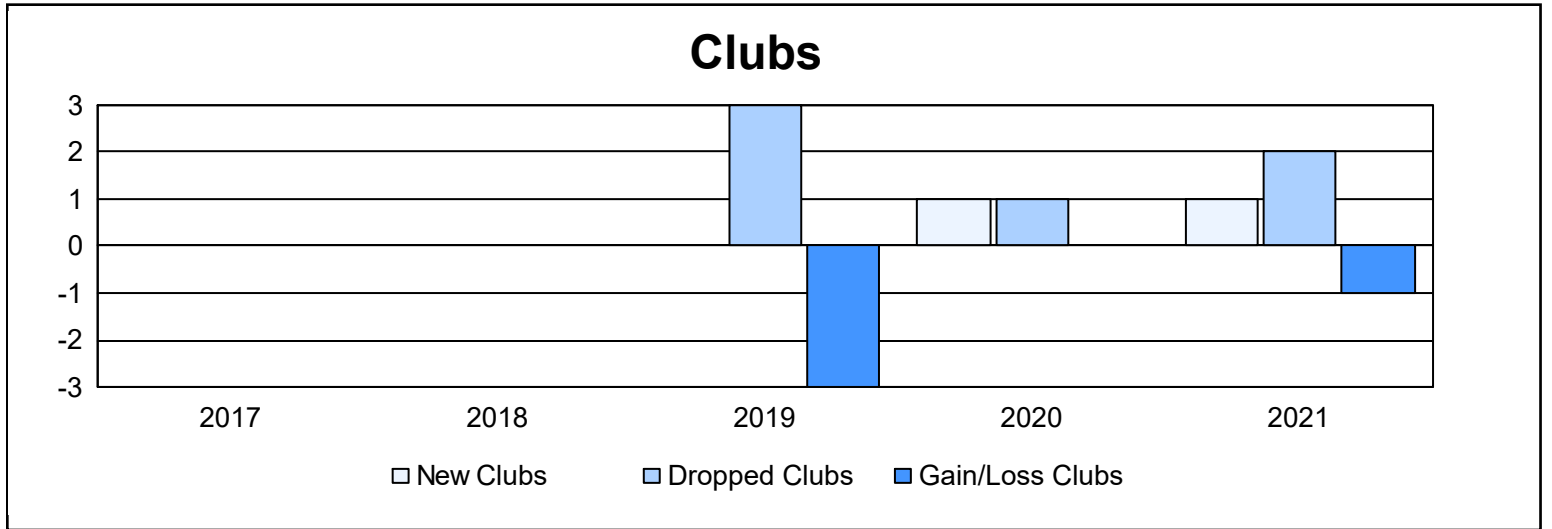

Year	New Clubs	Dropped Clubs	Gain/ Loss Clubs	New Members	Charter Members	Reinstate Members	Transfer Members	Total Member Added	Total Members Dropped	Gain/ Loss Members
2016-2017	0	0	0	168	0	1	7	176	162	14
2017-2018	0	0	0	120	3	3	14	140	177	-37
2018-2019	0	3	-3	90	4	7	21	122	183	-61
2019-2020	1	1	0	120	27	7	25	179	187	-8
2020-2021	1	2	-1	104	22	3	15	144	191	-47
<b>Average</b>	<b>0</b>	<b>1</b>	<b>-1</b>	<b>120</b>	<b>11</b>	<b>4</b>	<b>16</b>	<b>152</b>	<b>180</b>	<b>-28</b>

### Membership Composition June 2021 Cumulative